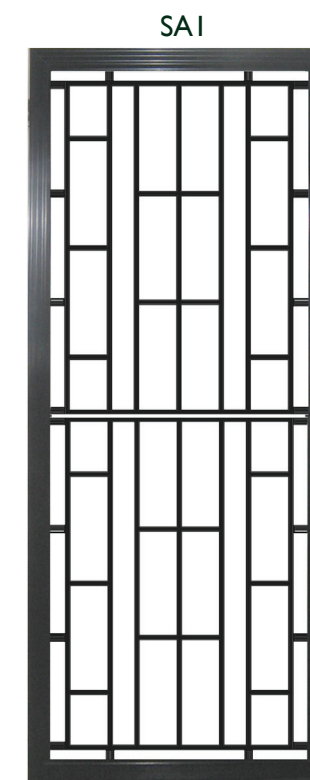

SA1

FOR HINGED DOORS (CONT'D)

SA1